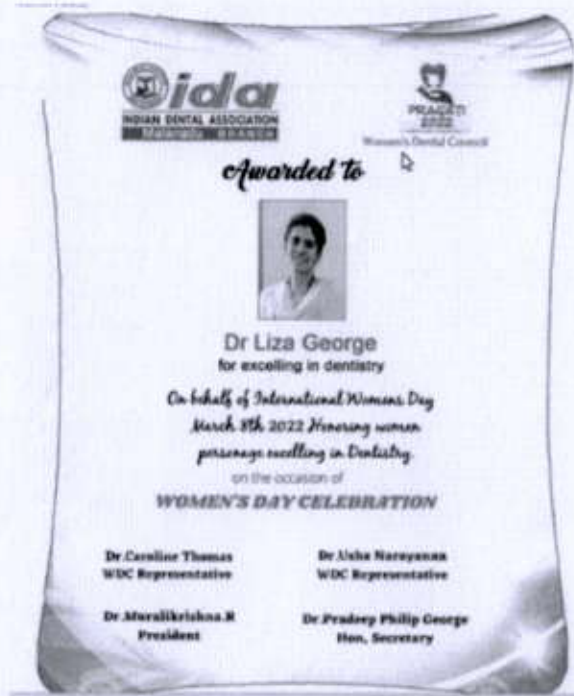

ANNOOR DENTAL COLLEGE & HOSPITAL

Recognized by the Dental Council of India, New Delhi,
Affiliated to Kerala University of Health Sciences
& Recognized by Govt. of India

Copies of Award Letters

Puthuppady P.O, Muvattupuzha 686673 annoordentalcollege@rediffmail.com
Ernakulam, Kerala, India. www.annoordentalcollege.org

0485 2815217, 2815913
0485 2838000 (30 Lines)

Dr. Giju George Baby
Principal
Annoor Dental College & Hospital
Muvattupuzha - 686673